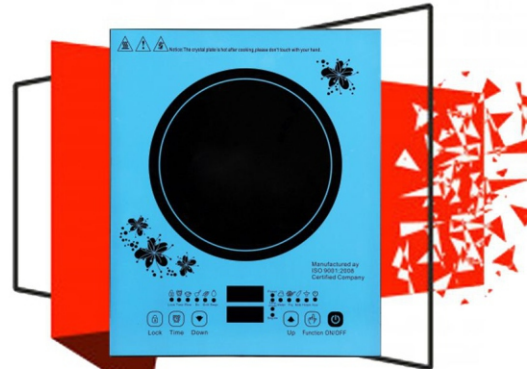

Magic Bullet

TOWER FAN

BEAT THE 
HEAT WITH

HIWIN Tower Fans

- ✓ Sleek & Stylish Modular design
- ✓ High Gloss Rust free body
- ✓ 3 speed - 4 way auto air deflection
- ✓ High air delivery-2250m³/Hr
- ✓ Extra chilling with air conditioner
- ✓ Powerful air throw
- ✓ Low power consumption

Wide
Range Models
Variable Colours
Available

Electric RICE COOKERS

**EXPERIENCE THE
COMFORT OF
COOKING**

- Capacity – 1.8 L & 2.8 L
- cookind and steaming
- Automatic shut off
- Power input:700w/230v/50Hz
- Power Consumption:7000w
- 0.5mm Thickness Body
- Water indicator

Accessories :-

Rice Paddle, Measuring cup and cooking plate

INDUCTIONS

FEEL THE FEATHER TOUCH FAST COOKING
WITH PORTABLE SIZE **HIWIN APPLIANCES**

SI - 4

SI - 11

SI - 12

SI - FT

SI - KB

- ✓ Adopt high Quality Crystal glass
- ✓ Durable Easy To clean
- ✓ 93% Efficiency
- ✓ Intelligent Touch sensing
- ✓ Adjustable wattage
- ✓ Auto Voltage Regulator

SI - BT

SI - RT

Wide
Range Models
Variable Colours
Available